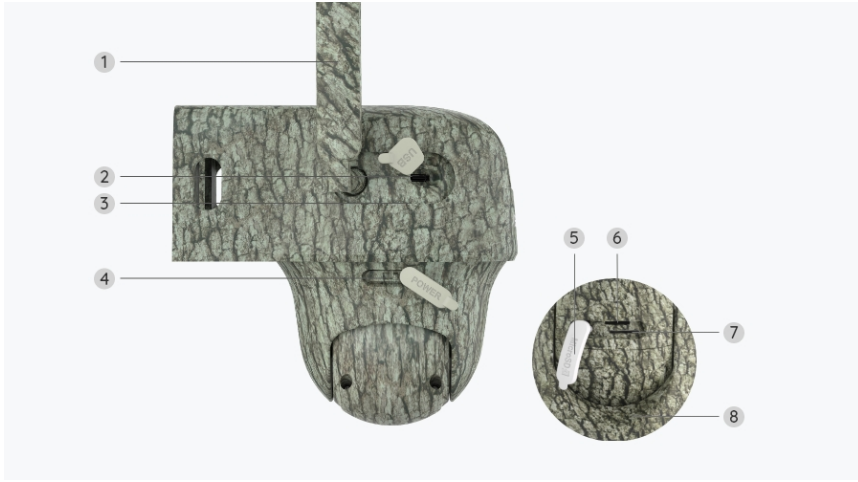

1. Antenna
2. Battery status LED
3. USB-C port
4. Power switch
5. Reset hole
6. Nano SIM card slot
7. microSD card slot
8. Speaker

www.reolink.com